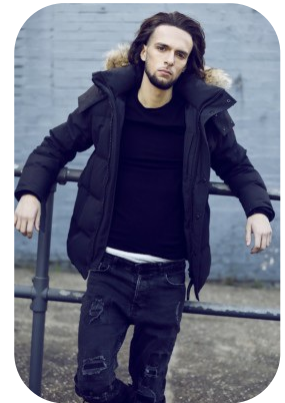

Mason Lester

Age: 16-20	Height: 6ft1inch	Eye Colour: Blue	Accent: London
Gender:M	Weight: 67kg	Waist: 30	Bust: 36
Location: London	Shoe Size: 9	Hips: 33	
Drives: Yes	Hair Color: Brunette		

Talents
COMMERCIAL MODELS