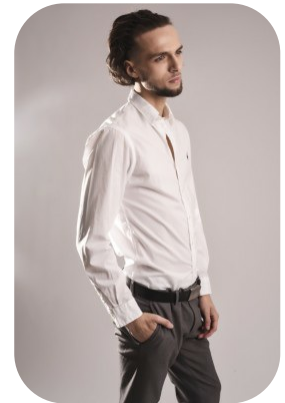

Mason Lester

Age: 16-20	Height: 6ft1inch	Eye Colour: Blue	Accent: London
Gender:M	Weight: 67kg	Waist: 30	Bust: 36
Location: London	Shoe Size: 9	Hips: 33	
Drives: Yes	Hair Color: Brunette		

Talents
COMMERCIAL MODELS