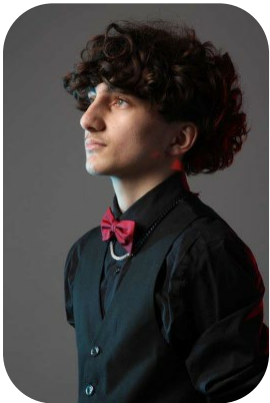

Massoud S

Age: 16-20	Height: 5ft6inch	Eye Colour: Green	Accent: London
Gender: M	Weight: 44kg	Waist: 26	Bust: 12
Location: London	Shoe Size: 5.5	Hips: 32	
Drives: No	Hair Color: Brunette		

Talents
COMMERCIAL MODELS