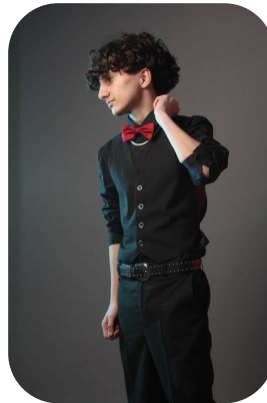

Massoud S

Age: 16-20	Height: 5ft6inch	Eye Colour: Green	Accent: London
Gender: M	Weight: 44kg	Waist: 26	Bust: 12
Location: London	Shoe Size: 5.5	Hips: 32	
Drives: No	Hair Color: Brunette		

Talents
COMMERCIAL MODELS