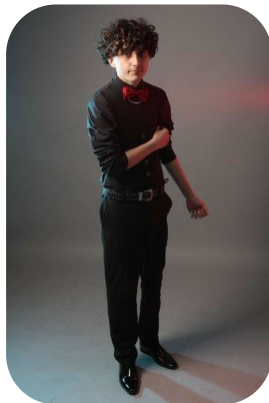

Massoud S

Age: 16-20	Height: 5ft6inch	Eye Colour: Green	Accent: London
Gender: M	Weight: 44kg	Waist: 26	Bust: 12
Location: London	Shoe Size: 5.5	Hips: 32	
Drives: No	Hair Color: Brunette		

Talents
COMMERCIAL MODELS