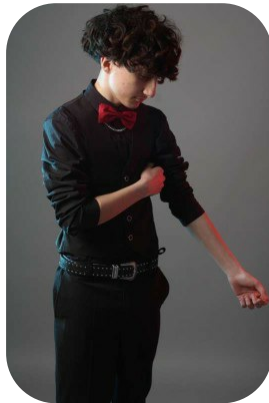

Massoud S

Age: 16-20	Height: 5ft6inch	Eye Colour: Green	Accent: London
Gender: M	Weight: 44kg	Waist: 26	Bust: 12
Location: London	Shoe Size: 5.5	Hips: 32	
Drives: No	Hair Color: Brunette		

Talents
COMMERCIAL MODELS