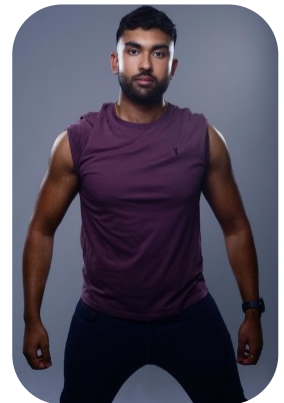

Mathusaan S

Age: 16-20	Height: 6ft0inch	Eye Colour: Black	Accent: London
Gender:M	Weight: 90kg	Waist: 34	Bust: 42
Location: London	Shoe Size: 12	Hips: 36	
Drives: No	Hair Color: Black		

Talents
COMMERCIAL MODELS