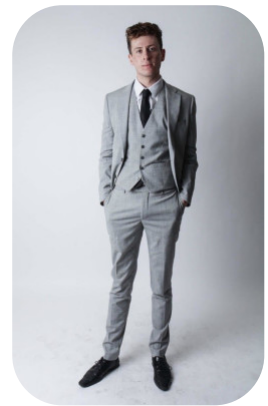

Matt Fitzsimons-Wykes

Trainings: 2

Age: 25-30	Height: 5ft10inch	Eye Colour: Blue	Accent: London
Gender:M	Weight: 70kg	Waist: 32	Bust: 36
Location: London	Shoe Size: 10	Hips: 36	
Drives: No	Hair Color: Brunette		

Talents

COMMERCIAL MODELS, NEW FACES, YOUNG PERFORMERS, EXTRAS, MUSICIANS

Additional Talents:

BIKE-SWIM-HORSERIDE (DRESSAGE) -ICESKATE

ATHLETICS- 5 YEARS

DRUMS- 3 YEARS

ACTING- Trained @ LIPA & LCM

Trainings: