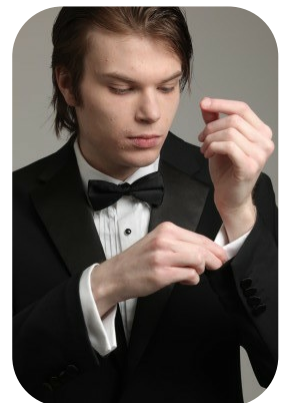

Additional Talents:
SWIM BIKE GYM
ACTING