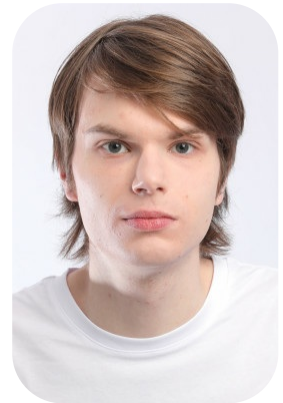

Additional Talents:
SWIM BIKE GYM
ACTING