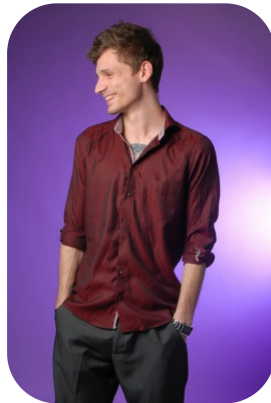

Additional Talents:

BIKE - SWIM - HIKE - COOK

FITNESS