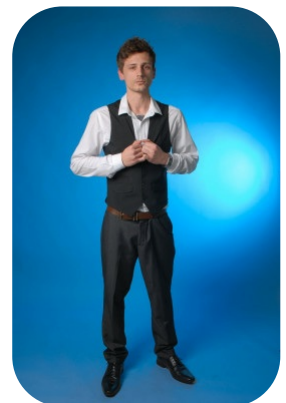

Matthew Mead

Videos: 1

Age: 25-30	Height: 6ft1inch	Eye Colour: Hazel	Accent: London
Gender:M	Weight: 75kg	Waist: 31	Bust: 34
Location: London	Shoe Size: 10.5	Hips: 35	
Drives: No	Hair Color: Brunette		

Talents

COMMERCIAL MODELS, EXTRAS

Additional Talents:

BIKE - SWIM - HIKE - COOK

FITNESS

KARATE

GAMING

FOR ANY INQUIRIES PLEASE CONTACT US

0207 834 66 60 - Office