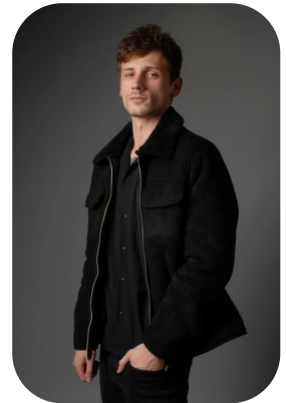

Additional Talents:

BIKE - SWIM - HIKE - COOK

FITNESS