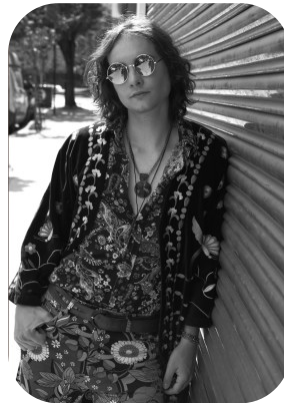

Matthew Roberts

Age: 25-30	Height: 5ft10inch	Eye Colour: Blue	Accent: London
Gender:M	Weight: 72kg	Waist: 31	Bust: N/A
Location: London	Shoe Size: 10	Hips: 39	
Drives: No	Hair Color: Brunette		

Talents
COMMERCIAL MODELS, MUSICIANS