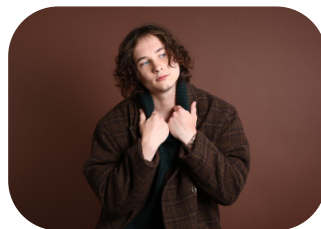

Matthew Roberts

Age: 25-30	Height: 5ft10inch	Eye Colour: Blue	Accent: London
Gender:M	Weight: 72kg	Waist: 31	Bust: N/A
Location: London	Shoe Size: 10	Hips: 39	
Drives: No	Hair Color: Brunette		

Talents
COMMERCIAL MODELS, MUSICIANS