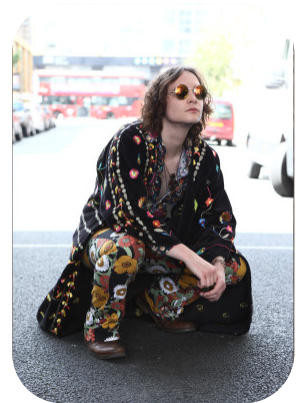

Matthew Roberts

Age: 25-30	Height: 5ft10inch	Eye Colour: Blue	Accent: London
Gender:M	Weight: 72kg	Waist: 31	Bust: N/A
Location: London	Shoe Size: 10	Hips: 39	
Drives: No	Hair Color: Brunette		

Talents
COMMERCIAL MODELS, MUSICIANS