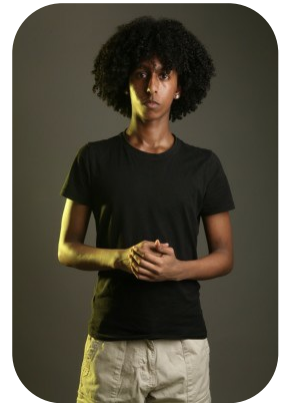

Matthew Yohannes

Age: 16-20	Height: 5ft10inch	Eye Colour: Brown	Accent: London
Gender:M	Weight: 55kg	Waist: 28chs	
Location: London	Shoe Size: 7	Bust: 31chs	
Drives: No	Hair Color: Black	Hips: 34chs	

Talents

COMMERCIAL MODELS, TEEN MODELS, EXTRAS

Additional Talents:

FOOTBALL - BASKETBALL - TENNIS - TABLE TENNIS - BOXING - GYM FITNESS - TRACK (Short Distance) - SWIM - BIKE - ICESKATE

FOR ANY INQUIRIES PLEASE CONTACT US