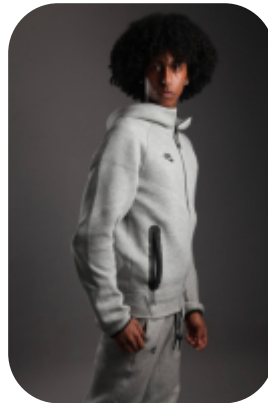

Matthew Yohannes

Age: 16-20	Height: 5ft10inch	Eye Colour: Brown	Accent: London
Gender:M	Weight: 55kg	Waist: 28chs	
Location: London	Shoe Size: 7	Bust: 31chs	
Drives: No	Hair Color: Black	Hips: 34chs	

Talents

COMMERCIAL MODELS, TEEN MODELS, EXTRAS

Additional Talents:

FOOTBALL - BASKETBALL - TENNIS - TABLE TENNIS - BOXING - GYM FITNESS - TRACK (Short Distance) - SWIM - BIKE - ICESKATE

FOR ANY INQUIRIES PLEASE CONTACT US