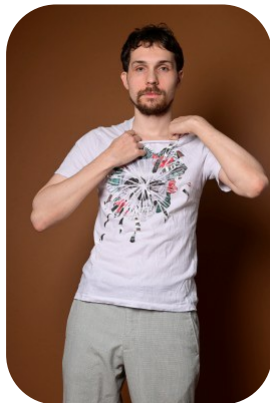

Matt Hobbs

Age: 31-40	Height: 5ft11inch	Eye Colour: Green	Accent: London
Gender: M	Weight: 68kg	Waist: 34"	Bust: 36.5"
Location: London	Shoe Size: 9.5	Hips: 37"	
Drives: No	Hair Color: Brunette		

Talents
COMMERCIAL MODELS, EXTRAS