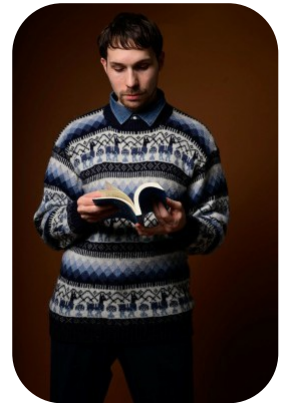

Matt Hobbs

Age: 31-40	Height: 5ft11inch	Eye Colour: Green	Accent: London
Gender: M	Weight: 68kg	Waist: 34"	Bust: 36.5"
Location: London	Shoe Size: 9.5	Hips: 37"	
Drives: No	Hair Color: Brunette		

Talents
COMMERCIAL MODELS, EXTRAS