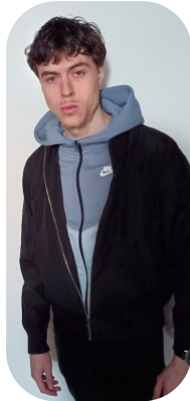

Matt O'Brien

Age: 31-40	Height: 5ft9inch	Eye Colour: Blue	Accent: London
Gender: M	Weight: 61kg	Waist: 32	Bust: 37
Location: London	Shoe Size: 9.5	Hips: 35	
Drives: No	Hair Color: Brunette		

Talents
COMMERCIAL MODELS, NEW FACES, EXTRAS