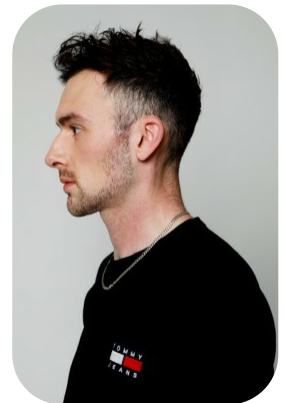

Matt Smith

Age: 25-30	Height: 6ft0inch	Eye Colour: Hazel	Accent: London
Gender: M	Weight: 68kg	Waist: 30	Bust: 35
Location: London	Shoe Size: 9	Hips: 32	
Drives: No	Hair Color: Brunette		

Talents
COMMERCIAL MODELS, EXTRAS