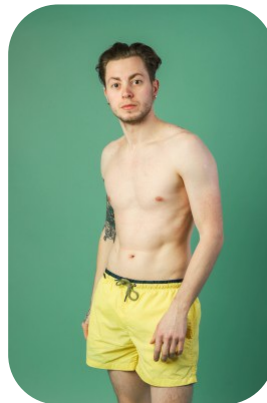

Maxim Balaban

Age: 25-30	Height: 5ft8inch	Eye Colour: Brown	Accent: East Euro
Gender: M	Weight: 65kg	Waist: 30	Bust: 37
Location: London	Shoe Size: 7.5	Hips: 39	
Drives: Yes	Hair Color: Blonde		

Talents
COMMERCIAL MODELS