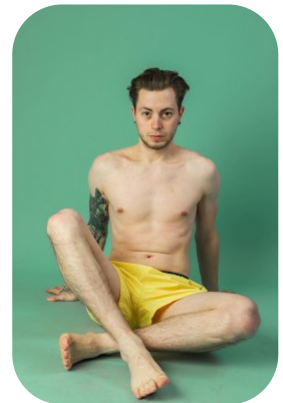

Maxim Balaban

Age: 25-30	Height: 5ft8inch	Eye Colour: Brown	Accent: East Euro
Gender: M	Weight: 65kg	Waist: 30	Bust: 37
Location: London	Shoe Size: 7.5	Hips: 39	
Drives: Yes	Hair Color: Blonde		

Talents
COMMERCIAL MODELS