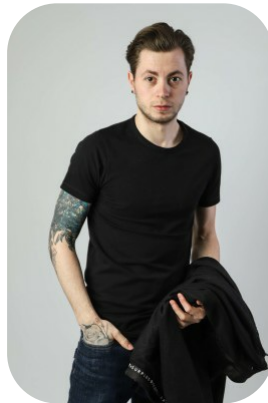

Maxim Balaban

Age: 25-30	Height: 5ft8inch	Eye Colour: Brown	Accent: East Euro
Gender: M	Weight: 65kg	Waist: 30	Bust: 37
Location: London	Shoe Size: 7.5	Hips: 39	
Drives: Yes	Hair Color: Blonde		

Talents
COMMERCIAL MODELS