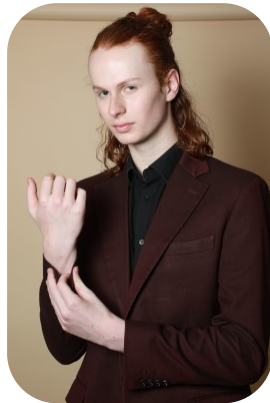

Max KP

Age: 16-20	Height: 6ft5inch	Eye Colour: Green	Accent: London
Gender: M	Weight: 82kg	Waist: 33"	Bust: 39"
Location: Wales	Shoe Size: 11.5	Hips: 38"	
Drives: Yes	Hair Color: Red		

Talents
COMMERCIAL MODELS