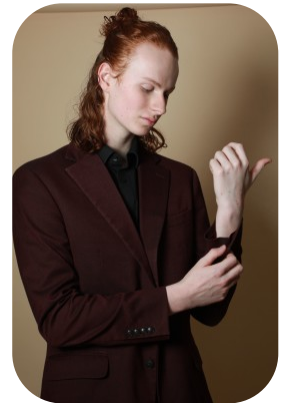

Max KP

Age: 16-20	Height: 6ft5inch	Eye Colour: Green	Accent: London
Gender: M	Weight: 82kg	Waist: 33"	Bust: 39"
Location: Wales	Shoe Size: 11.5	Hips: 38"	
Drives: Yes	Hair Color: Red		

Talents
COMMERCIAL MODELS