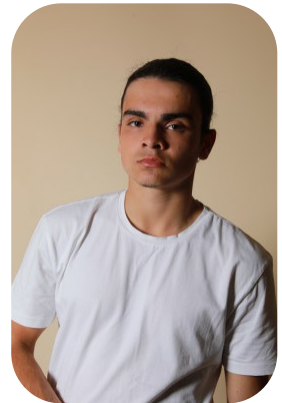

# Max Pabla

Age: 16-20	Height: 5ft11inch	Eye Colour: Brown	Accent: Northern
Gender: M	Weight: 64kg	Waist: 30	Bust: 34
Location: Britain North	Shoe Size: 9	Hips: 36	
Drives: No	Hair Color: Brunette		

Talents  
COMMERCIAL MODELS, EXTRAS, ATHLETES