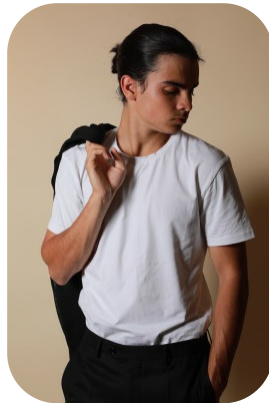

# Max Pabla

Age: 16-20	Height: 5ft11inch	Eye Colour: Brown	Accent: Northern
Gender: M	Weight: 64kg	Waist: 30	Bust: 34
Location: Britain North	Shoe Size: 9	Hips: 36	
Drives: No	Hair Color: Brunette		

Talents  
COMMERCIAL MODELS, EXTRAS, ATHLETES