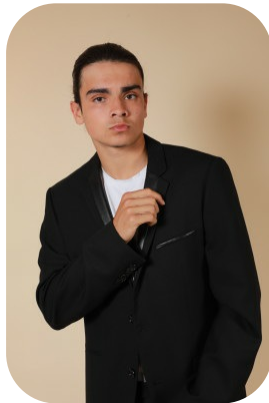

# Max Pabla

Age: 16-20	Height: 5ft11inch	Eye Colour: Brown	Accent: Northern
Gender: M	Weight: 64kg	Waist: 30	Bust: 34
Location: Britain North	Shoe Size: 9	Hips: 36	
Drives: No	Hair Color: Brunette		

Talents  
COMMERCIAL MODELS, EXTRAS, ATHLETES