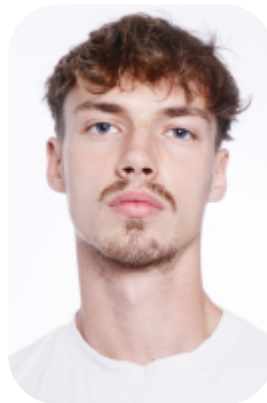

Max Rogers

Age: 25-30	Height: 6ft5inch	Eye Colour: Blue	Accent: London
Gender: M	Weight: 73kg	Waist: 28	Bust: 34
Location: Britain North	Shoe Size: 11	Hips: 32	
Drives: Yes	Hair Color: Brunette		

Talents
COMMERCIAL MODELS, EXTRAS