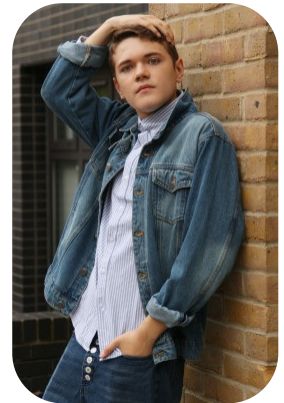

# Max Rose

Age: 16-20	Height: 5ft11inch	Eye Colour: Green	Accent: London
Gender:M	Weight: 65kg	Waist: 29ches	
Location: London	Shoe Size: 10	Bust: 34ches	
Drives: No	Hair Color: Brunette	Hips: 36ches	

Talents  
TEEN MODELS, EXTRAS