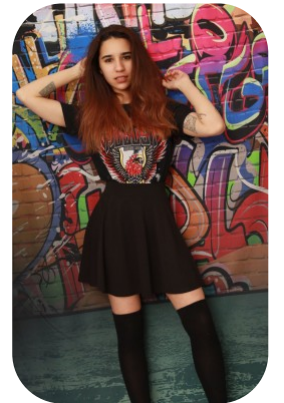

Maya-Alexandra Martin

Age: 25-30	Height: 5ft4inch	Eye Colour: Brown	Accent: London
Gender:F	Weight: 50kg	Waist: 24"	Bust: 33"
Location: London	Shoe Size: 6.5	Hips: 34"	
Drives: No	Hair Color: Brunette		

Talents
 COMMERCIAL MODELS, EXTRAS, ATHLETES,
 MUSICIANS, SPECIALITY

Additional Talents:
 BIKE - SWIM - ROLLERBLADE - ICESKATE

POLE DANCE - 10 YEARS

SING

GUITAR (10) - PIANO -(2)

GYM FITNESS

KRAV MAGA, JUDO