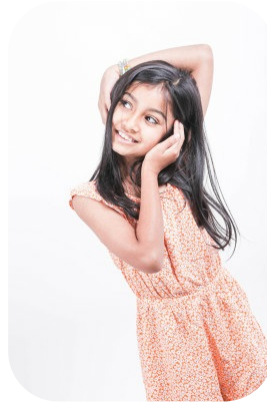

Maya Bhaker

Videos: 3

Age: 6-10
Gender:F
Location:
London
Drives: No

Height:
4ft0inch
Weight:
23kg
Shoe Size:
2
Hair Color:
Black

Eye Colour: Brown
Waist: 52cm
Hips: 62cm
Accent: London

Talents
CHILD MODELLING, EXTRAS