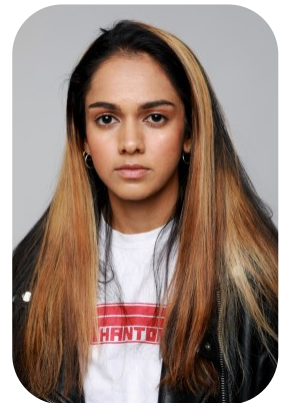

Maya Dhillon

Age: 25-30	Height: 5ft7inch	Eye Colour: Brown	Accent: London
Gender:F	Weight: 52kg	Waist: 25"	Bust: 30"
Location: London	Shoe Size: 7	Hips: 32"	
Drives: Yes	Hair Color: Black		

Talents
COMMERCIAL MODELS, EXTRAS, MUSICIANS

Additional Talents:

BIKE - SWIM - ROLLERBLADE - ROLLERSKATE - SKATEBOARD - SKI - SNOWBOARD - ICESKATE

RUN (ATHLETICS), HOCKEY, NETBALL
CLARINET, PIANO, DRUMS (10 YEARS)

FOR ANY INQUIRIES PLEASE CONTACT US