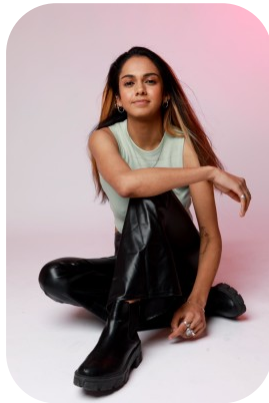

Maya Dhillon

Age: 25-30	Height: 5ft7inch	Eye Colour: Brown	Accent: London
Gender:F	Weight: 52kg	Waist: 25"	Bust: 30"
Location: London	Shoe Size: 7	Hips: 32"	
Drives: Yes	Hair Color: Black		

Talents
COMMERCIAL MODELS, EXTRAS, MUSICIANS

Additional Talents:

BIKE - SWIM - ROLLERBLADE - ROLLERSKATE - SKATEBOARD - SKI - SNOWBOARD - ICESKATE

RUN (ATHLETICS), HOCKEY, NETBALL
CLARINET, PIANO, DRUMS (10 YEARS)

FOR ANY INQUIRIES PLEASE CONTACT US