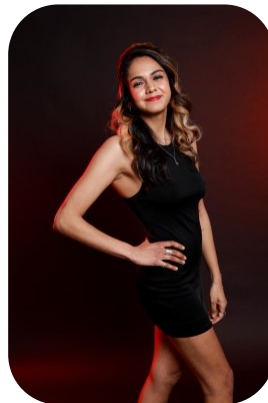

Maya Dhillon

Age: 25-30	Height: 5ft7inch	Eye Colour: Brown	Accent: London
Gender:F	Weight: 52kg	Waist: 25"	Bust: 30"
Location: London	Shoe Size: 7	Hips: 32"	
Drives: Yes	Hair Color: Black		

Talents
COMMERCIAL MODELS, EXTRAS, MUSICIANS

Additional Talents:

BIKE - SWIM - ROLLERBLADE - ROLLERSKATE - SKATEBOARD - SKI - SNOWBOARD - ICESKATE

RUN (ATHLETICS), HOCKEY, NETBALL
CLARINET, PIANO, DRUMS (10 YEARS)

FOR ANY INQUIRIES PLEASE CONTACT US