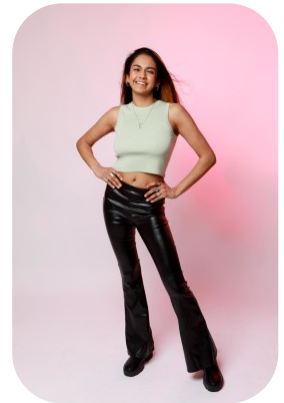

Maya Dhillon

Age: 25-30	Height: 5ft7inch	Eye Colour: Brown	Accent: London
Gender:F	Weight: 52kg	Waist: 25"	Bust: 30"
Location: London	Shoe Size: 7	Hips: 32"	
Drives: Yes	Hair Color: Black		

Talents
COMMERCIAL MODELS, EXTRAS, MUSICIANS

Additional Talents:

BIKE - SWIM - ROLLERBLADE - ROLLERSKATE - SKATEBOARD - SKI - SNOWBOARD - ICESKATE

RUN (ATHLETICS), HOCKEY, NETBALL
CLARINET, PIANO, DRUMS (10 YEARS)

FOR ANY INQUIRIES PLEASE CONTACT US