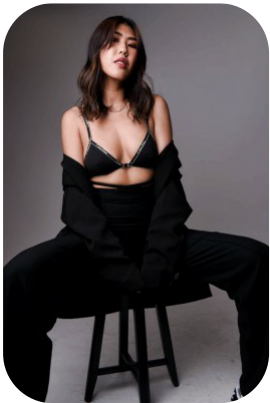

# Mayya Mapradit

Age: 31-40	Height: 5ft7inch	Eye Colour: Brown	Accent: London
Gender:F	Weight: 54kg	Waist: 26	Bust: 31
Location: London	Shoe Size: 6.5	Hips: 36	
Drives: No	Hair Color: Black		

Talents  
COMMERCIAL MODELS, EXTRAS, ATHLETES