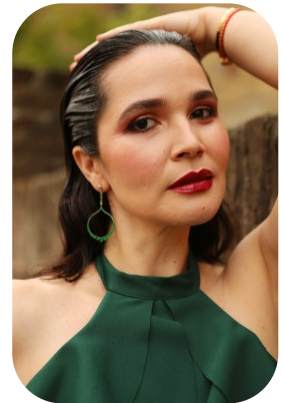

Additional Talents:
SWIM - BIKE
FITNESS