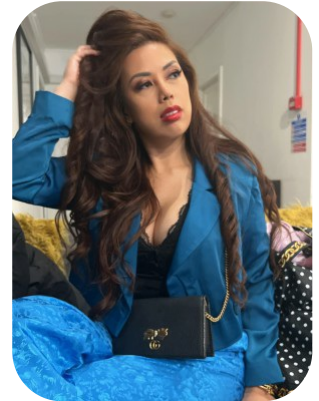

Additional Talents:
BIKE GYM FITNESS SING DANCE