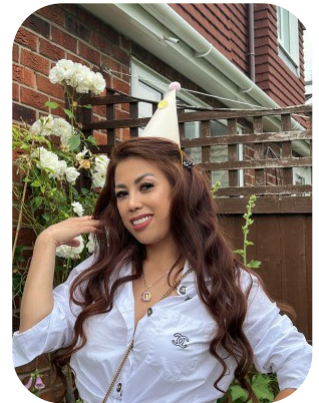

Additional Talents:
BIKE GYM FITNESS SING DANCE