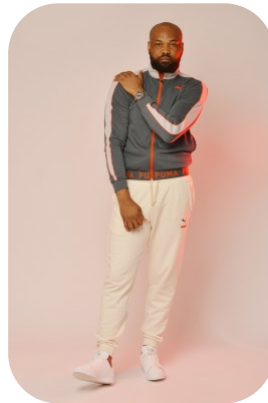

Mel Fondeson

Age: 41-50	Height: 6ft2inch	Eye Colour: Brown	Accent: African
Gender: M	Weight: 100kg	Waist: 36	Bust: 42
Location: London	Shoe Size: 11.5	Hips: 46	
Drives: No	Hair Color: Bald		

Talents
MATURE MODELS