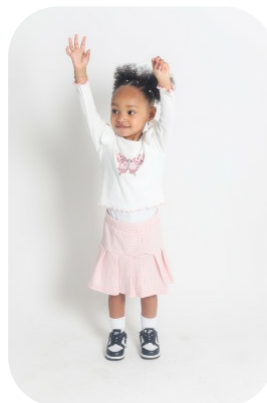

FOR ANY INQUIRIES PLEASE CONTACT US