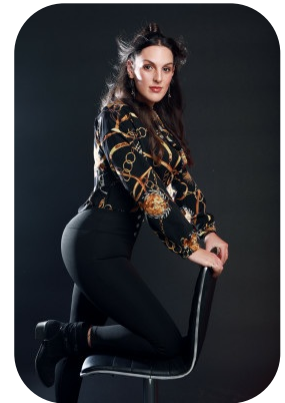

Melissa Forrester

Credits: 1

Age: 25-30	Height: 5ft9inch	Eye Colour: Hazel	Accent: Mediterranean
Gender: F	Weight: 70kg	Waist: 34,5	
Location: London	Shoe Size: 5.5	Bust: 39,5	
Drives: Yes	Hair Color: Brunette	Hips: 43	

Talents
COMMERCIAL MODELS, EXTRAS

Additional Talents:

BIKE - SWIM - ICESKATE

HORSERIDE - SHOW JUMPING

BASKETBALL, TENNIS, BADMINTON, VOLLEYBALL

GYM FITNESS

TAE KWON DO

CABIN CREW - 1 YEAR