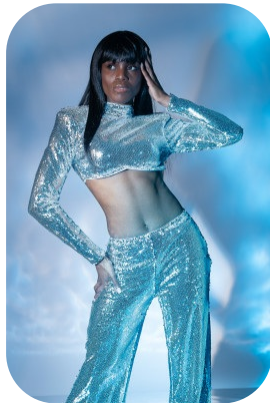

Melissa Luke

Credits: 3 Videos: 4

Age: 31-40	Height: 5ft7inch	Eye Colour: Black	Accent: London
Gender:F	Weight: 40kg	Waist: 27	Bust: 32
Location: London	Shoe Size: 7	Hips: 33	
Drives: No	Hair Color: Black		

Talents
 COMMERCIAL MODELS, FITNESS MODELS,
 EXTRAS, ATHLETES

Additional Talents:
 BIKE - BOXING (6 Years)

CONTEMPORARY

[Melissa Luke Profile](#)

TABLE TENNIS

FRENCH AND COCKNEY ACCENT

MARATHON

Credits:

Years of Production	Production Name	Role
2022	Fashion Live	
2021	Winner of Des O'Connor Catwalk	Catwalk Model
2019	St Mungos Hackney Half Marathon	

FOR ANY INQUIRIES PLEASE CONTACT US

0207 834 66 60 - Office