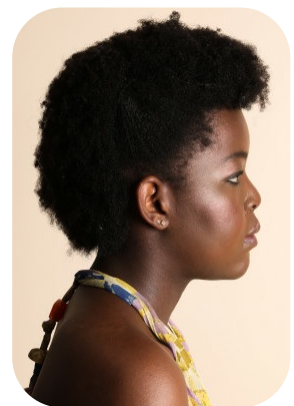

Melissa Mudzana

Age: 25-30	Height: 5ft5inch	Eye Colour: Brown	Accent: London
Gender:F	Weight: 59kg	Waist: 27	Bust: 32
Location: London	Shoe Size: 7	Hips: 36	
Drives: No	Hair Color: Black		

Talents
COMMERCIAL MODELS, EXTRAS