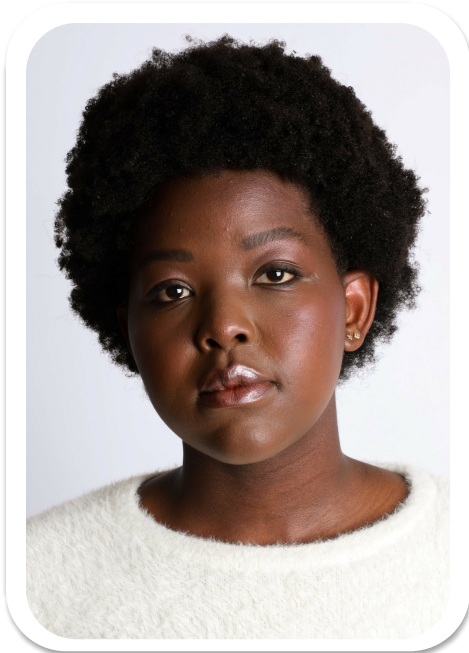

Melissa Mudzana

Age: 25-30	Height: 5ft5inch	Eye Colour: Brown	Accent: London
Gender:F	Weight: 59kg	Waist: 27	Bust: 32
Location: London	Shoe Size: 7	Hips: 36	
Drives: No	Hair Color: Black		

Talents
COMMERCIAL MODELS, EXTRAS