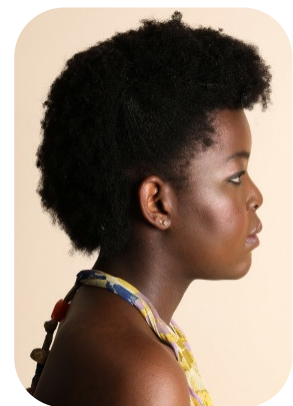

Melissa Mudzana

Age: 25-30	Height: 5ft5inch	Eye Colour: Brown	Accent: London
Gender:F	Weight: 59kg	Waist: 27	Bust: 32
Location: London	Shoe Size: 7	Hips: 36	
Drives: No	Hair Color: Black		

Talents
COMMERCIAL MODELS, EXTRAS