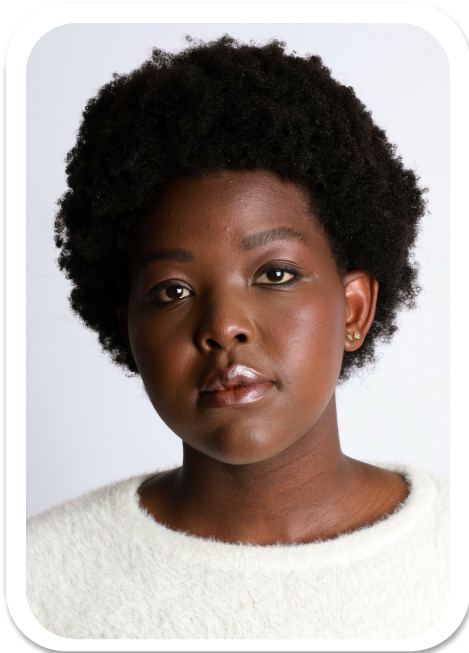

# Melissa Mudzana

|                  |                   |                   |                |
|------------------|-------------------|-------------------|----------------|
| Age: 25-30       | Height: 5ft5inch  | Eye Colour: Brown | Accent: London |
| Gender:F         | Weight: 59kg      | Waist: 27         | Bust: 32       |
| Location: London | Shoe Size: 7      | Hips: 36          |                |
| Drives: No       | Hair Color: Black |                   |                |