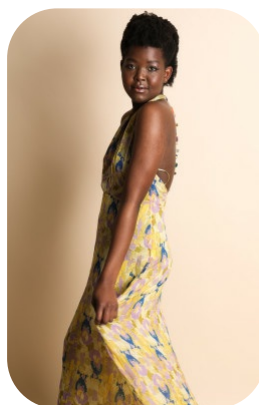

Melissa Mudzana

Age: 25-30	Height: 5ft5inch	Eye Colour: Brown	Accent: London
Gender:F	Weight: 59kg	Waist: 27	Bust: 32
Location: London	Shoe Size: 7	Hips: 36	
Drives: No	Hair Color: Black		

Talents
COMMERCIAL MODELS, EXTRAS