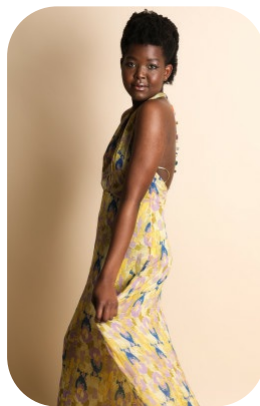

Melissa Mudzana

Age: 25-30	Height: 5ft5inch	Eye Colour: Brown	Accent: London
Gender:F	Weight: 59kg	Waist: 27	Bust: 32
Location: London	Shoe Size: 7	Hips: 36	
Drives: No	Hair Color: Black		

Talents
COMMERCIAL MODELS, EXTRAS