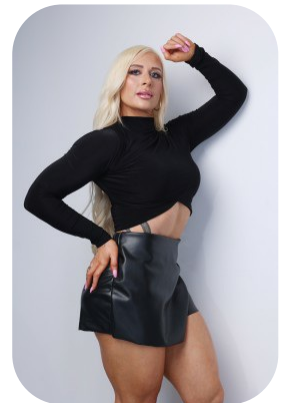

Mel Maguire

Age: 31-40	Height: 5ft4inch	Eye Colour: Blue	Accent: London
Gender:F	Weight: 70kg	Waist: 29	Bust: 34
Location: London	Shoe Size: 5.5	Hips: 32.5	
Drives: Yes	Hair Color: Blonde		

Talents

COMMERCIAL MODELS, FITNESS MODELS, EXTRAS