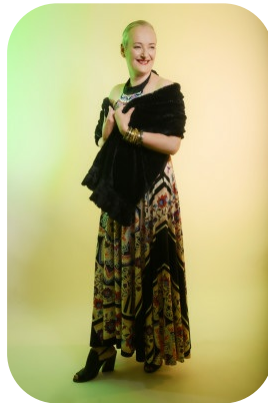

Additional Talents:
SWIM - BIKE - HORSERIDE