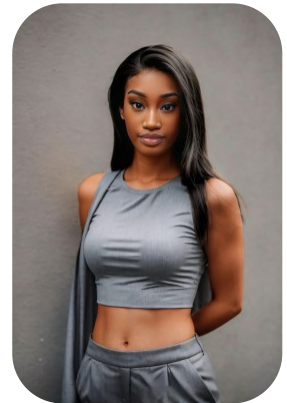

Michaela Korankye

Age: 16-20	Height: 5ft5inch	Eye Colour: Brown	Accent: London
Gender:F	Weight: 57kg	Waist: 28"	Bust: 26"-
Location: London	Shoe Size: 8.UK	Hips: 38"	
Drives: No	Hair Color: Black		

Talents
COMMERCIAL MODELS