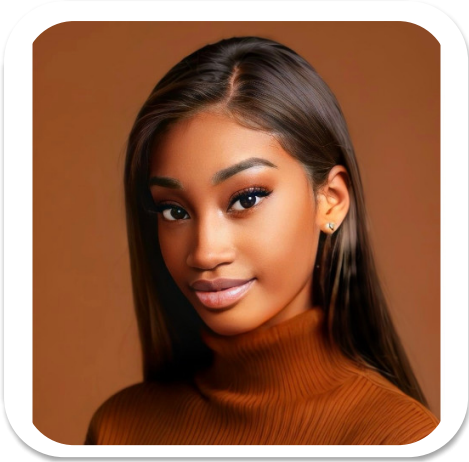

Michaela Korankye

Age: 16-20	Height: 5ft5inch	Eye Colour: Brown	Accent: London
Gender:F	Weight: 57kg	Waist: 28"	Bust: 26"-
Location: London	Shoe Size: 8.UK	Hips: 38"	
Drives: No	Hair Color: Black		

Talents
COMMERCIAL MODELS