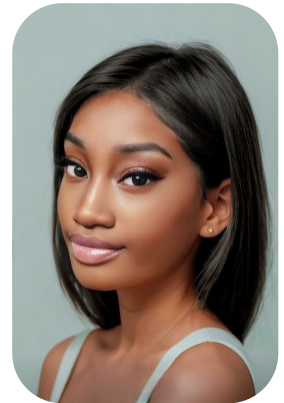

Michaela Korankye

Age: 16-20	Height: 5ft5inch	Eye Colour: Brown	Accent: London
Gender:F	Weight: 57kg	Waist: 28"	Bust: 26"-
Location: London	Shoe Size: 8.UK	Hips: 38"	
Drives: No	Hair Color: Black		

Talents
COMMERCIAL MODELS