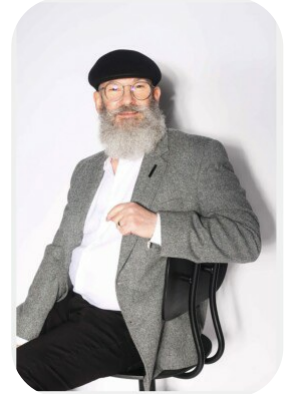

Michael Tate

| | | | |
|-------------------------|------------------------|------------------|----------------|
| Age: 71-80 | Height: 5ft8inch | Eye Colour: Blue | Accent: London |
| Gender: M | Weight: 87kg | | |
| Location: Britain North | Shoe Size: 7 | | |
| Drives: Yes | Hair Color: Grey/White | | |

Talents
MATURE MODELS

Additional Talents:
ARTIST
PAINTER

SCULPTURE

CRYSTAL HEALER

REIKI MASTER

FOR ANY INQUIRIES PLEASE CONTACT US

0207 834 66 60 - Office

www.fusionmng.com