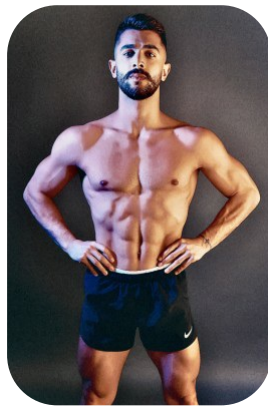

# Michel Boufarah

Credits: 1 Videos: 1

Age: 25-30	Height: 6ft0inch	Eye Colour: Brown	Accent: London
Gender: M	Weight: 78kg	Waist: 30	Bust: 38
Location: Britain North	Shoe Size: 9	Hips: 38	
Drives: No	Hair Color: Black		

Talents  
 COMMERCIAL MODELS, FITNESS MODELS,  
 EXTRAS, ATHLETES