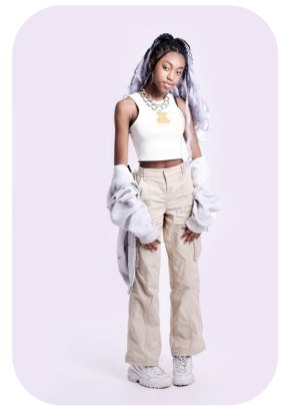

Additional Talents:

BIKE - SWIM -ROLLERSKATE - HORSERIDE - ICESKATE - CLIMB

ATHLETICS, NETBALL

[Michelle Anosike Profile](#)

All Rights Reserved by [Fusion Management](#) © 2018