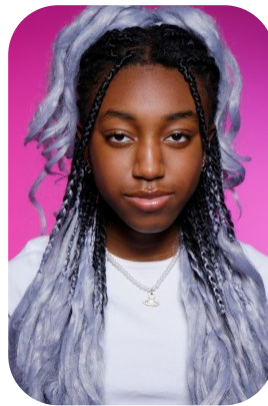

Additional Talents:

BIKE - SWIM -ROLLERSKATE - HORSERIDE - ICESKATE - CLIMB

ATHLETICS, NETBALL

[Michelle Anosike Profile](#)

All Rights Reserved by [Fusion Management](#) © 2018