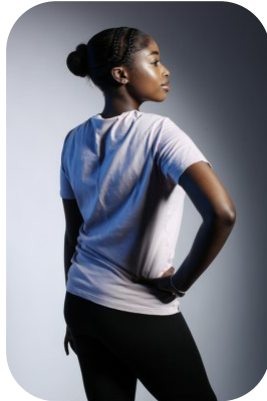

Michelle Appiah-Asiedu

Credits: 1

Age: 16-20	Height: 5ft10inch	Eye Colour: Brown	Accent: London
Gender:F	Weight: 74kg	Waist: 30"	Bust: 37"
Location: London	Shoe Size: 7.5	Hips: 42"	
Drives: No	Hair Color: Other/Extreme		

Talents
COMMERCIAL MODELS, TEEN MODELS

Additional Talents:
BIKE ATHLETICS

Credits:

Years of Production	Production Name	Role
2024	Centrepoint Charity	Modelled as a Teen, who was using one of the charity's homes, and showing off the facilities they offer.