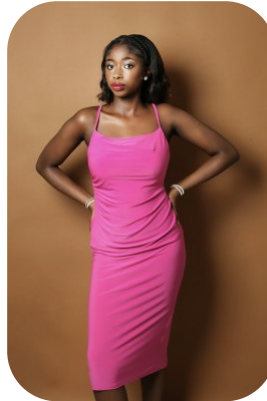

Michelle Appiah-Asiedu

Credits: 1

Age: 16-20	Height: 5ft10inch	Eye Colour: Brown	Accent: London
Gender:F	Weight: 74kg	Waist: 30"	Bust: 37"
Location: London	Shoe Size: 7.5	Hips: 42"	
Drives: No	Hair Color: Other/Extreme		

Talents
COMMERCIAL MODELS, TEEN MODELS

Additional Talents:
BIKE ATHLETICS

Credits:

Years of Production	Production Name	Role
2024	Centrepoint Charity	Modelled as a Teen, who was using one of the charity's homes, and showing off the facilities they offer.