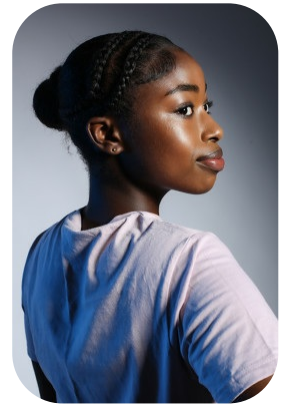

Michelle Appiah-Asiedu

Credits: 1

Age: 16-20	Height: 5ft10inch	Eye Colour: Brown	Accent: London
Gender:F	Weight: 74kg	Waist: 30"	Bust: 37"
Location: London	Shoe Size: 7.5	Hips: 42"	
Drives: No	Hair Color: Other/Extreme		

Talents
COMMERCIAL MODELS, TEEN MODELS

Additional Talents:
BIKE ATHLETICS

Credits:

Years of Production	Production Name	Role
2024	Centrepoint Charity	Modelled as a Teen, who was using one of the charity's homes, and showing off the facilities they offer.