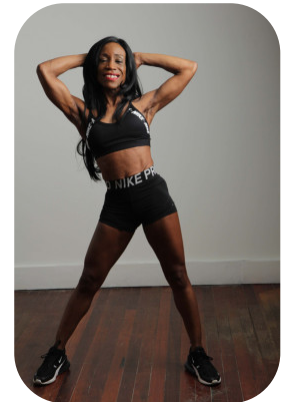

Michelle Cole

Trainings: 1 Videos: 1

Age: 51-60	Height: 5ft2inch	Eye Colour: Brown	Accent: London
Gender:F	Weight: 50kg	Waist: 24"	
Location: London	Shoe Size: 5	Bust: 30-32	
Drives: Yes	Hair Color: Black	Hips: 34"	

Talents
 COMMERCIAL DANCERS, FITNESS MODELS,
 MATURE MODELS, EXTRAS, ATHLETES

Additional Talents:

SWIM BIKE FITNESS WEIGHT LIFTING

BODY WEIGHT ZUMBA

ROLLERSKATE

BALLET TAP MODERN CONTEMPORARY STREET DANCE LATIN SALSA ROCK