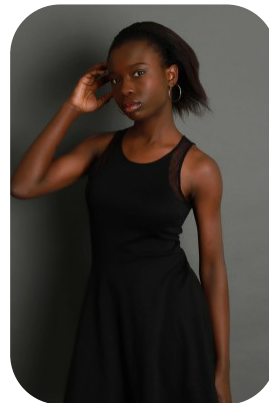

Additional Talents:
BIKE DANCE