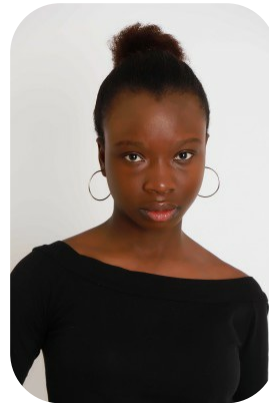

Additional Talents:
BIKE DANCE