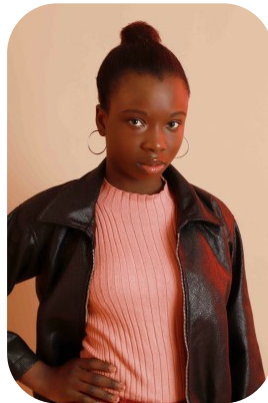

Additional Talents:
BIKE DANCE