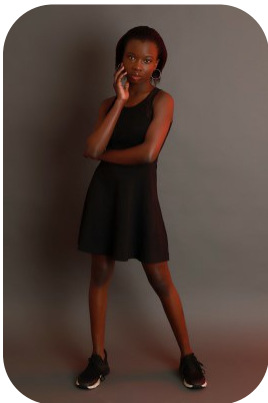

Additional Talents:
BIKE DANCE