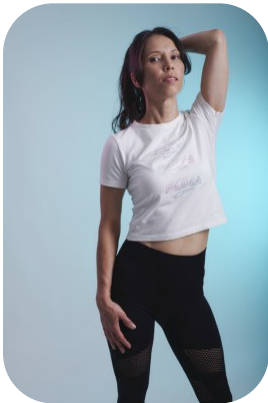

Additional Talents:

BIKE - SWIM - HORSERIDE - ICESKATE

DANCE - SALSA, MODERN