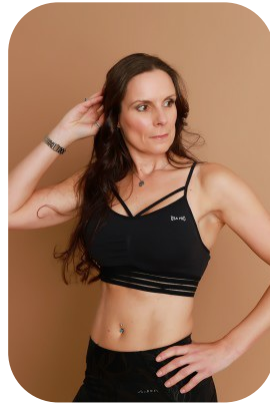

Michelle Hudson

Age: 41-50	Height: 5ft4inch	Eye Colour: Brown	Accent: Northern
Gender:F	Weight: 50kg	Waist: 25	Bust: 35
Location: Britain North	Shoe Size: 4	Hips: 37	
Drives: Yes	Hair Color: Brunette		

Talents
 FITNESS MODELS, MATURE MODELS, EXTRAS,
 ATHLETES, SPECIALITY

Additional Talents:
 BIKE - SWIM - ROLLERBLADE - CLIMB

HORSERIDE 40 YEARS - INSTRUCTOR
ICESKATE - 1 YEAR - LEVEL 4
GYM FITNESS - WEIGHT LIFTING
BOXING FITNESS
HGV CLASS 2 DRIVER
POLICE OFFICER - 22 YEARS