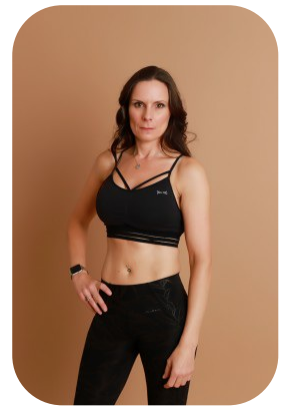

Michelle Hudson

Credits: 2

Age: 41-50	Height: 5ft4inch	Eye Colour: Brown	Accent: Northern
Gender:F	Weight: 50kg	Waist: 25	Bust: 35
Location: Britain North	Shoe Size: 4	Hips: 37	
Drives: Yes	Hair Color: Brunette		

Talents
 FITNESS MODELS, MATURE MODELS, EXTRAS,
 ATHLETES, SPECIALITY

Additional Talents:
 BIKE - SWIM - ROLLERBLADE - CLIMB

HORSERIDE 40 YEARS - INSTRUCTOR
ICESKATE - 1 YEAR - LEVEL 4
GYM FITNESS - WEIGHT LIFTING
BOXING FITNESS
HGV CLASS 2 DRIVER
POLICE OFFICER - 22 YEARS