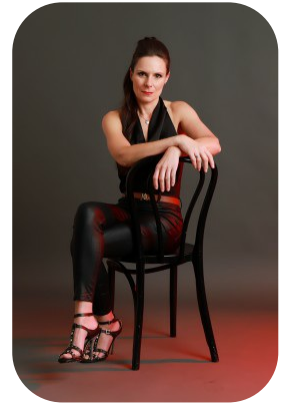

Michelle Hudson

Age: 41-50	Height: 5ft4inch	Eye Colour: Brown	Accent: Northern
Gender:F	Weight: 50kg	Waist: 25	Bust: 35
Location: Britain North	Shoe Size: 4	Hips: 37	
Drives: Yes	Hair Color: Brunette		

Talents
 FITNESS MODELS, MATURE MODELS, EXTRAS,
 ATHLETES, SPECIALITY

Additional Talents:
 BIKE - SWIM - ROLLERBLADE - CLIMB

HORSERIDE 40 YEARS - INSTRUCTOR
ICESKATE - 1 YEAR - LEVEL 4
GYM FITNESS - WEIGHT LIFTING
BOXING FITNESS
HGV CLASS 2 DRIVER
POLICE OFFICER - 22 YEARS