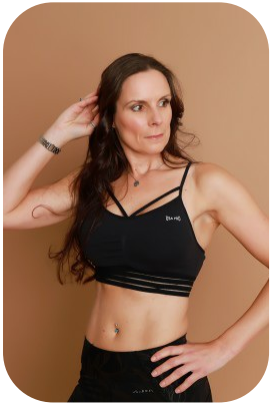

Michelle Hudson

Credits: 2

Age: 41-50	Height: 5ft4inch	Eye Colour: Brown	Accent: Northern
Gender:F	Weight: 50kg	Waist: 25	Bust: 35
Location: Britain North	Shoe Size: 4	Hips: 37	
Drives: Yes	Hair Color: Brunette		

Talents
 FITNESS MODELS, MATURE MODELS, EXTRAS,
 ATHLETES, SPECIALITY

Additional Talents:
 BIKE - SWIM - ROLLERBLADE - CLIMB

HORSERIDE 40 YEARS - INSTRUCTOR
ICESKATE - 1 YEAR - LEVEL 4
GYM FITNESS - WEIGHT LIFTING
BOXING FITNESS
HGV CLASS 2 DRIVER
POLICE OFFICER - 22 YEARS