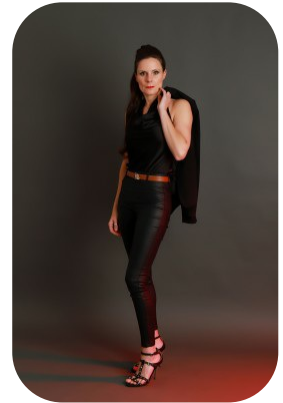

Michelle Hudson

Credits: 2

Age: 41-50	Height: 5ft4inch	Eye Colour: Brown	Accent: Northern
Gender:F	Weight: 50kg	Waist: 25	Bust: 35
Location: Britain North	Shoe Size: 4	Hips: 37	
Drives: Yes	Hair Color: Brunette		

Talents
 FITNESS MODELS, MATURE MODELS, EXTRAS,
 ATHLETES, SPECIALITY

Additional Talents:
 BIKE - SWIM - ROLLERBLADE - CLIMB

HORSERIDE 40 YEARS - INSTRUCTOR
ICESKATE - 1 YEAR - LEVEL 4
GYM FITNESS - WEIGHT LIFTING
BOXING FITNESS
HGV CLASS 2 DRIVER
POLICE OFFICER - 22 YEARS