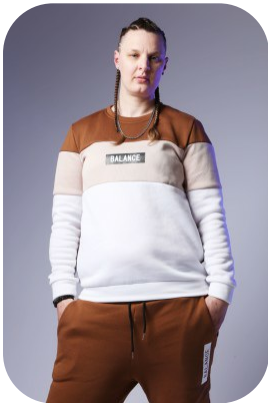

Michelle Johnson

Age: 31-40	Height: 5ft11inch	Eye Colour: Blue	Accent: London
Gender:F	Weight: 12kg	Waist: 34	Bust: 39
Location: London	Shoe Size: 7.5	Hips: 43	
Drives: Yes	Hair Color: Brunette		

Talents
COMMERCIAL MODELS, EXTRAS