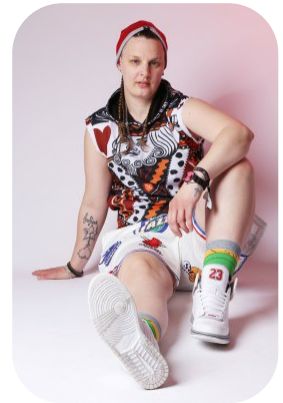

Michelle Johnson

Age: 31-40	Height: 5ft11inch	Eye Colour: Blue	Accent: London
Gender:F	Weight: 12kg	Waist: 34	Bust: 39
Location: London	Shoe Size: 7.5	Hips: 43	
Drives: Yes	Hair Color: Brunette		

Talents
COMMERCIAL MODELS, EXTRAS