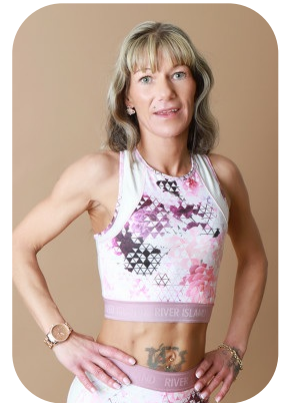

Michelle Murphy

Age: 31-40	Height: 5ft1inch	Eye Colour: Green	Accent: Northern
Gender:F	Weight: 45kg	Waist: 23	Bust: 30
Location: Britain North	Shoe Size: 5	Hips: 32	
Drives: No	Hair Color: Brunette		

Talents

COMMERCIAL MODELS, FITNESS MODELS, EXTRAS

Additional Talents:

BIKE - SWIM - ROLLERBLADE - ROLLERSKATE - ICESKATE - GYM FITNESS

FOR ANY INQUIRIES PLEASE CONTACT US

0207 834 66 60 - Office

www.fusionmng.com

cast@fusionmng.com