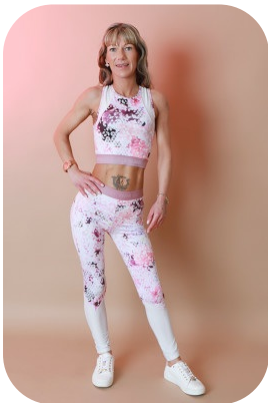

Additional Talents:

BIKE - SWIM - ROLLERBLADE - ROLLERSKATE - ICESKATE - GYM FITNESS