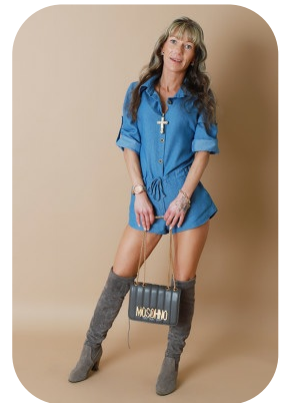

Additional Talents:

BIKE - SWIM - ROLLERBLADE - ROLLERSKATE - ICESKATE - GYM FITNESS