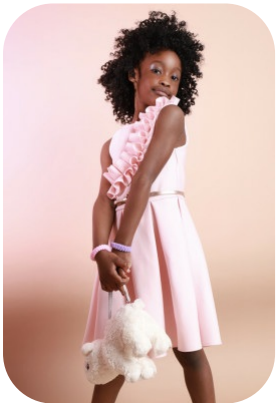

Michelle Ojo

Age: 6-10	Height: 4ft3inch	Eye Colour: Brown	Accent: London
Gender:F	Weight: 13kg	Waist: 27	Bust: 26
Location: Britain	Shoe Size: 5	Hips: 30	
North	Hair Color: Black		
Drives: No			

Talents
CHILD MODELLING, YOUNG PERFORMERS,
EXTRAS