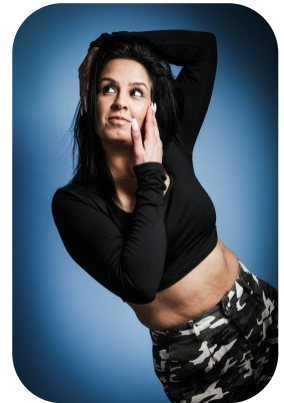

# Michelle Parekh

Age: 41-50	Height: 5ft1inch	Eye Colour: Brown	Accent: London
Gender:F	Weight: 57kg	Waist: 29	
Location: London	Shoe Size: 4	Bust: 32	
Drives: Yes	Hair Color: Black	Hips: 36	

Talents  
MATURE MODELS, EXTRAS