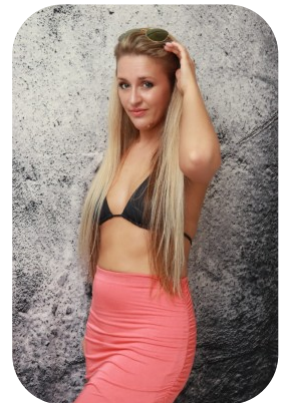

Michelle Riggs

Age: 31-40	Height: 5ft3inch	Eye Colour: Blue	Accent: Northern
Gender:F	Weight: 58kg	Waist: 26	Bust: 35
Location: Britain North	Shoe Size: 5	Hips: 38	
Drives: Yes	Hair Color: Blonde		

Talents
COMMERCIAL MODELS