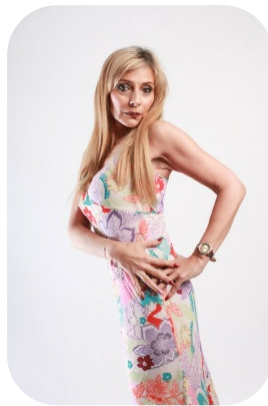

# Miglena Metcalfe

Age: 41-50	Height: 5ft5inch	Eye Colour: Hazel	Accent: Other
Gender:F	Weight: 51kg	Waist: 26	Bust: 33
Location: Britain North	Shoe Size: 6	Hips: 34	
Drives: No	Hair Color: Blonde		

Talents  
 COMMERCIAL MODELS, MATURE MODELS,  
 EXTRAS, MUSICIANS