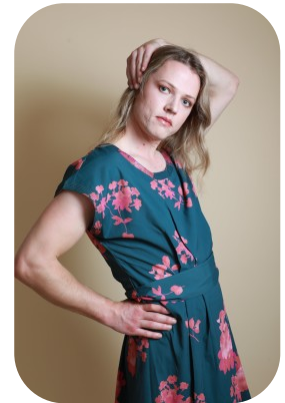

Additional Talents:
SWIM BIKE ROCK CLIMB POLE DANCE

FOR ANY INQUIRIES PLEASE CONTACT US

0207 834 66 60 - Office

www.fusionmng.com
cast@fusionmng.com