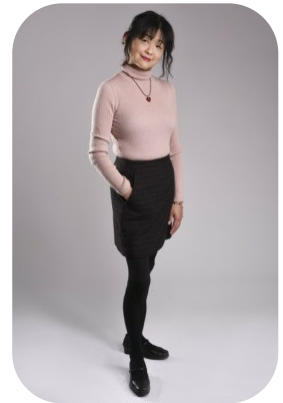

Additional Talents:

SWIM BIKE