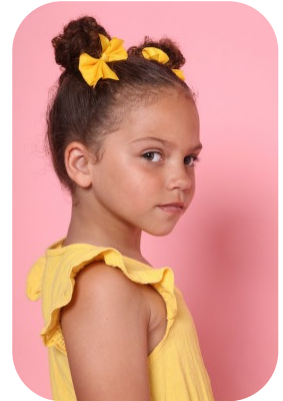

# Millie-Mae Bailey

Age: 6-10	Height: 4ft0inch	Eye Colour: Green	Accent: London
Gender:F	Weight: 26kg	Waist: NA	Bust: NA
Location: London	Shoe Size: 11.5	Hips: NA	
Drives: No	Hair Color: Brunette		

Talents  
CHILD MODELLING