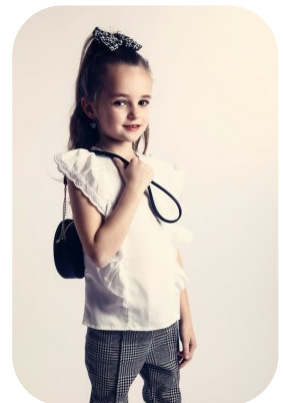

Millie Cooper

Age: 6-10
Gender:F
Location:
London
Drives: No

Hair Color:
Brunette

Eye Colour:
Brown
Waist: N/A
Bust: N/A
Hips: N/A

Accent:
London

Talents

CHILD MODELLING, COMMERCIAL MODELS,
EXTRAS

Additional Talents:
SIGN LANGUAGE
BIKE ROLLERSKATE
KICKBOXING