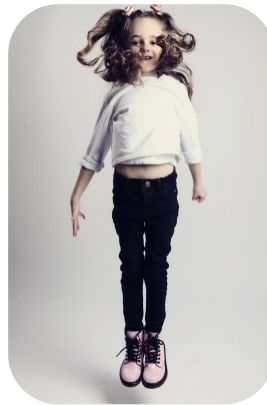

Millie Cooper

Age: 6-10
Gender:F
Location:
London
Drives: No

Hair Color:
Brunette

Eye Colour:
Brown
Waist: N/A
Bust: N/A
Hips: N/A

Accent:
London

Talents

CHILD MODELLING, COMMERCIAL MODELS,
EXTRAS

Additional Talents:
SIGN LANGUAGE
BIKE ROLLERSKATE
KICKBOXING