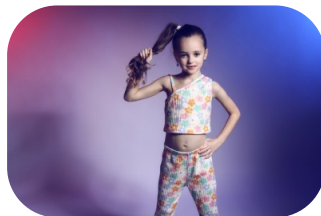

Millie Cooper

Age: 6-10
Gender:F
Location:
London
Drives: No

Hair Color:
Brunette

Eye Colour:
Brown
Waist: N/A
Bust: N/A
Hips: N/A

Accent:
London

Talents

CHILD MODELLING, COMMERCIAL MODELS,
EXTRAS

Additional Talents:
SIGN LANGUAGE
BIKE ROLLERSKATE
KICKBOXING