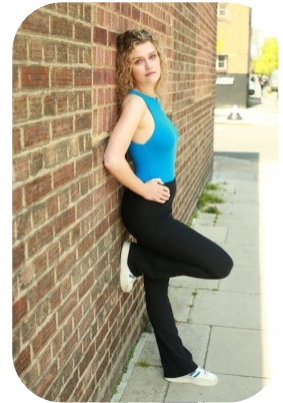

Millie Jewry

Videos: 1

Age: 21-24	Height: 5ft7inch	Eye Colour: Blue	Accent: London
Gender:F	Weight: 46kg	Waist: 28	Bust: 34C
Location: London	Shoe Size: 5.5	Hips: 32	
Drives: Yes	Hair Color: Blonde		

Talents
 COMMERCIAL MODELS, COMMERCIAL DANCERS,
 EXTRAS