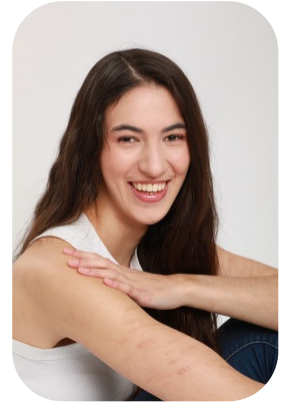

Additional Talents:
SWIM BIKE NETBALL