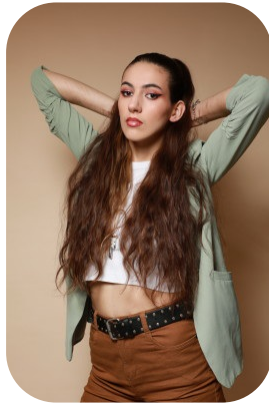

Additional Talents:
SWIM BIKE NETBALL