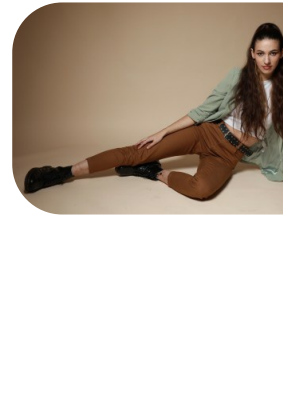

Additional Talents:
SWIM BIKE NETBALL